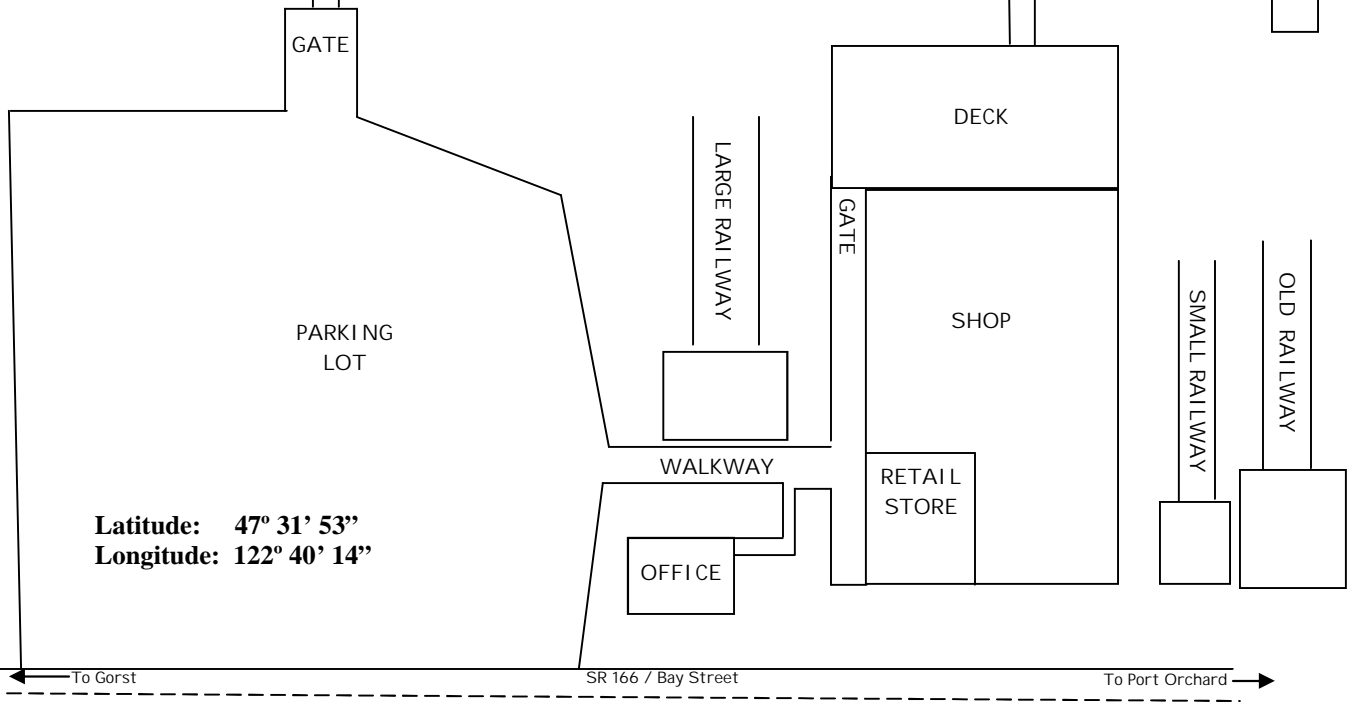

# MOORAGE

LOG BREAKWATER

DOCK A

DOCK B

LOG BREAKWATER

Latitude: 47° 31' 53"  
Longitude: 122° 40' 14"