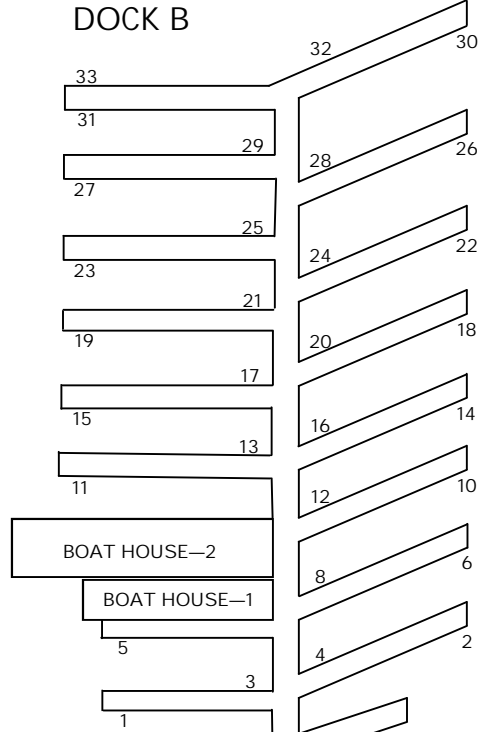

# MOORAGE

LOG BREAKWATER

DOCK A

DOCK B

LOG BREAKWATER

Latitude: 47° 31' 53"  
Longitude: 122° 40' 14"